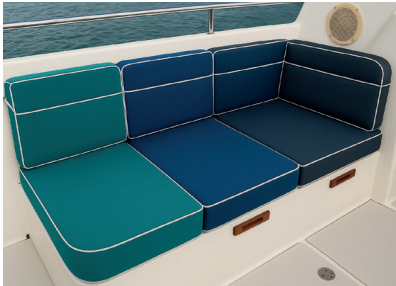

Boat Upholstery, Mattresses, Curtains, Carpets & More

Traditional Craftsmanship, Modern Materials

Visit Our Norfolk Broads Showroom

Stalham Road Industrial Estate, Littlewoods Lane,
Hoveton, NR12 8DZ

Tel: 03704 464 233